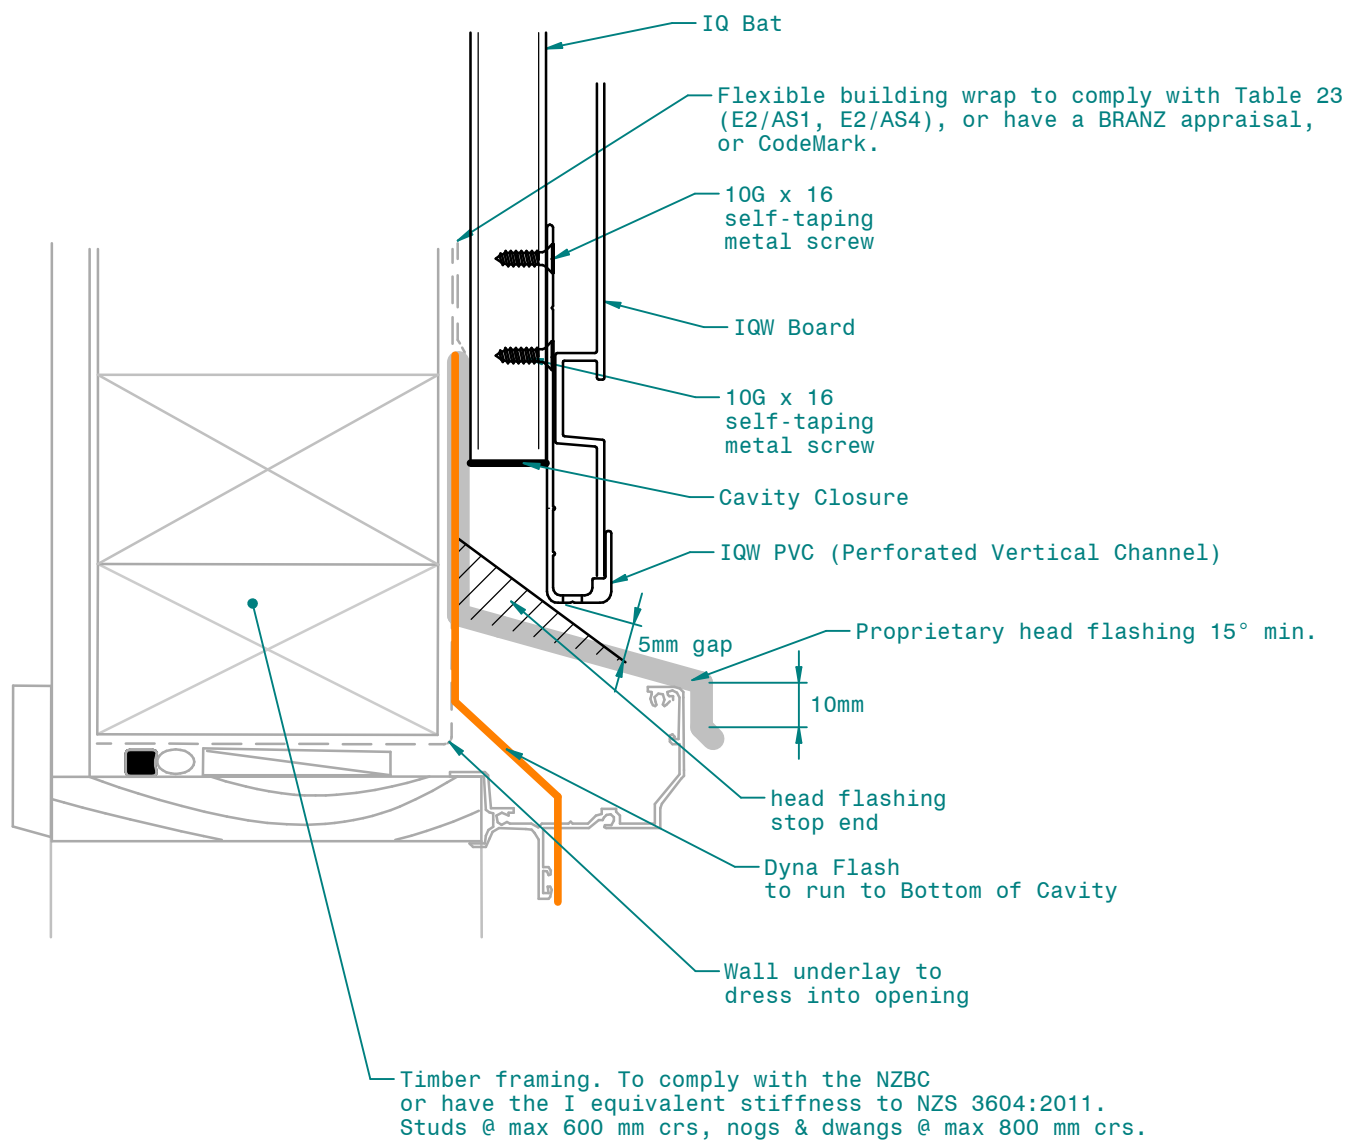

E

F

iQCLAD | ALUMINIUM CLADDING

www.iqclad.nz

scale: 1:2 date: 19.02.2023

title:
Window head flashing end detail (notched Board)

drawing number: **IQW EC 33**